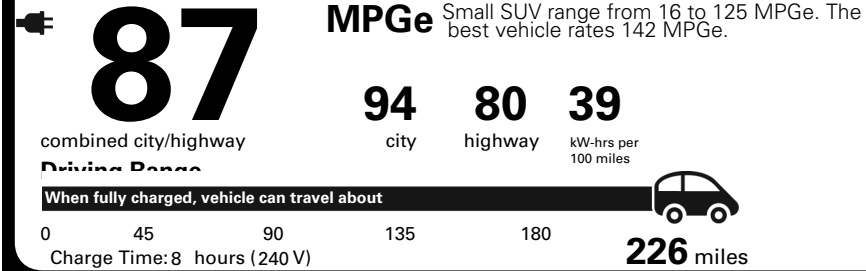

To view full accessory product line - Scan this Smartphone QR code or visit <https://accessories.volvocars.com/en-us>

JOIN THE CONVERSATION

See what our fans are saying about Volvo and join in!

Have a question? Feel free to ask us on Twitter! @VolvoCarUSA Scan this Smartphone QR code

Instagram: @VolvoCarUSA
Facebook: Volvo Car USA
YouTube: Volvo Car USA

PRICING

IMPORTER'S SUGGESTED LIST PRICE P.O.E.: $ 58,750.00

Ultimate Features

Removable/Folding Load Floor
Keyless Entry and Keyless Drive
Power Operated Tailgate
Power Folding Rear Head Restraints
HomeLink
Front (& Rear) Park Assist
Power Passenger Seat
Headlight High Pressure Cleaning
Pilot Assist Driver Assistance System
Adaptive Cruise Control
Heat Pump
Heated Rear Seats
Heated Steering Wheel
360° Surround View Camera*
Harman Kardon Premium Audio
20" 5-Double Spoke Black Diamond Cut Alloy Wheel

Destination Charge 1,095.00

Total Suggested Retail Price: $ 59,845.00

The price shown does not include License and Title Fees, State and Local Taxes and Dealer Installed Options and Accessories. The factory reserves the right to modify price, designs and equipment without previous notice.

Fuel Economy and Environment

Electric Vehicle

Fuel Economy

You save **$ 2,750** in fuel costs over 5 years compared to the average new vehicle.

Annual Fuel Cost **$ 750**

Fuel Economy & Greenhouse Gas Rating (tailpipe only) **10** Smog Rating (tailpipe only) **10**

This vehicle emits 0 grams CO2 per mile. The best emits 0 grams per mile (tailpipe only). Producing and distributing fuel also create emissions; learn more at fueleconomy.gov.

Actual results will vary for many reasons, including driving conditions and how you drive and maintain your vehicle. The average new vehicle gets 27 MPG and costs $ 6,500 to fuel over 5 years. Cost estimates are based on 15000 miles per year at $2.95 per gallon and $0.13 per kW-hr. MPGe is mile per gallon equivalent. Vehicle emissions are a significant cause of climate change and smog.

fueleconomy.gov

Calculate personalized estimates and compare vehicles

PARTS CONTENT INFORMATION

FOR VEHICLES IN THIS CARLINE: VOLVO SERIES

U.S./CANADIAN PARTS CONTENT: 1%

MAJOR SOURCES OF FOREIGN PARTS CONTENT:

POLAND: 40%
CHINA: 20%

FOR THIS VEHICLE: FINAL ASSEMBLY POINT: GHENT, BELGIUM

COUNTRY OF ORIGIN: ENGINE PARTS: CHINA

TRANSMISSION PARTS: CHINA

Note: Parts contents does not include final assembly, distribution, or other non-parts costs.

GOVERNMENT 5-STAR SAFETY RATINGS

This vehicle has not been rated by the government for overall vehicle score, frontal crash or rollover risk.

Star ratings range from 1 to 5 stars (1★ to 5★) with 5 being the highest. Source: National Highway Traffic Safety Administration (NHTSA) www.safercar.gov or 1-888-327-4236

VEHICLE IDENTIFICATION Type & Chassis: 539 008987 Model Year: 2022 Color: Black Stone VIN: YV4ED3GB8N2008987

Port of Importation: Baltimore, MD Delivered by: Truck DELIVERY ADDRESS PATRICK VOLVO 8264 1600 E. HIGGINS ROAD SCHAUMBURG, IL 60173

YV4ED3GB8N2008987